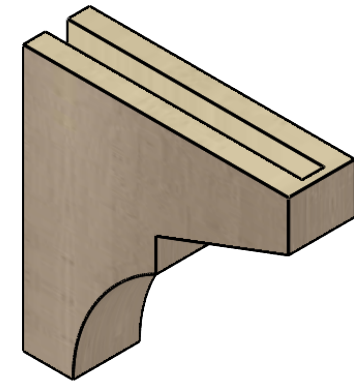

# ITEM NUMBER: CORU03X12X12MONRCPR

3"W X 12"D X 12"H SERIES 1 THIN MONTEREY ROUGH CEDAR TIMBERTHANE  
FAUX WOOD CORBEL, PRIMED

**SIDE PROFILE**

**FRONT PROFILE**

**ISOMETRIC**

EKENA MILLWORK  
2300 WEST MAIN ST.  
CLARKSVILLE, TX 75426  
TOLL FREE: 866-607-0453  
WWW.EKENAMILLWORK.COM