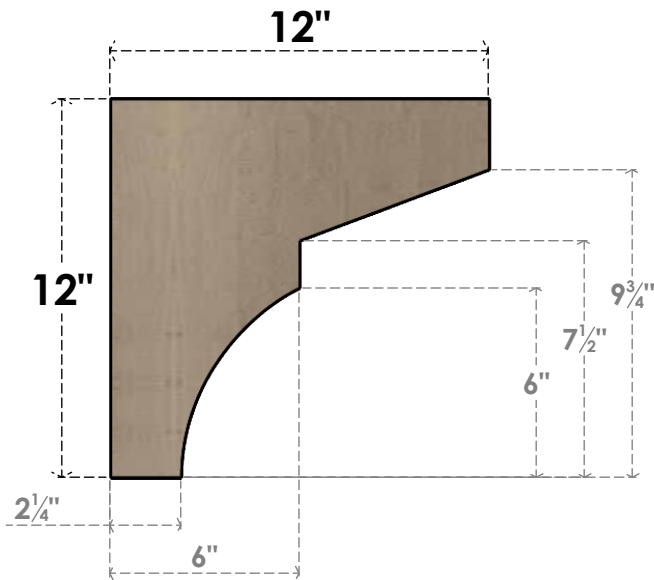

# ITEM NUMBER: CORU03X12X12MONRCPR

3"W X 12"D X 12"H SERIES 1 THIN MONTEREY ROUGH CEDAR TIMBERTHANE  
FAUX WOOD CORBEL, PRIMED

**SIDE PROFILE**

**FRONT PROFILE**

**ISOMETRIC**

EKENA MILLWORK  
2300 WEST MAIN ST.  
CLARKSVILLE, TX 75426  
TOLL FREE: 866-607-0453  
WWW.EKENAMILLWORK.COM

NOTES

1. INSTALLATION TO BE COMPLETED IN ACCORDANCE WITH MANUFACTURER'S SPECIFICATIONS.
2. DRAWING MAY NOT BE TO SCALE
3. THIS DRAWING IS INTENDED FOR DESIGN AND PLANNING PURPOSES ONLY.
4. ALL INFORMATION CONTAINED HEREIN WAS CURRENT AT THE TIME OF DEVELOPMENT BUT MUST BE REVIEWED AND APPROVED BY THE PRODUCT MANUFACTURER TO BE CONSIDERED ACCURATE.
5. TIMBERTHANE ARCHITECTURAL PRODUCTS ARE MADE FROM HIGH DENSITY URETHANE AND COME FACTORY PRIMED