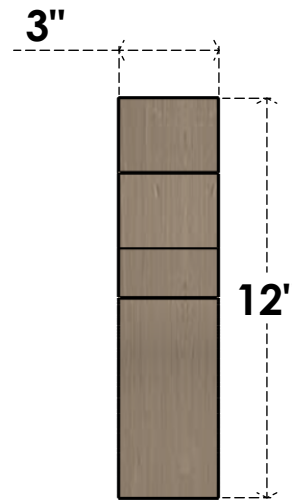

# ITEM NUMBER: CORU03X12X12MONRCPR

3"W X 12"D X 12"H SERIES 1 THIN MONTEREY ROUGH CEDAR TIMBERTHANE  
FAUX WOOD CORBEL, PRIMED

**SIDE PROFILE**

**FRONT PROFILE**

**ISOMETRIC**

EKENA MILLWORK  
2300 WEST MAIN ST.  
CLARKSVILLE, TX 75426  
TOLL FREE: 866-607-0453  
WWW.EKENAMILLWORK.COM

NOTES

1. INSTALLATION TO BE COMPLETED IN ACCORDANCE WITH MANUFACTURER'S SPECIFICATIONS.
2. DRAWING MAY NOT BE TO SCALE
3. THIS DRAWING IS INTENDED FOR DESIGN AND PLANNING PURPOSES ONLY.
4. ALL INFORMATION CONTAINED HEREIN WAS CURRENT AT THE TIME OF DEVELOPMENT BUT MUST BE REVIEWED AND APPROVED BY THE PRODUCT MANUFACTURER TO BE CONSIDERED ACCURATE.
5. TIMBERTHANE ARCHITECTURAL PRODUCTS ARE MADE FROM HIGH DENSITY URETHANE AND COME FACTORY PRIMED